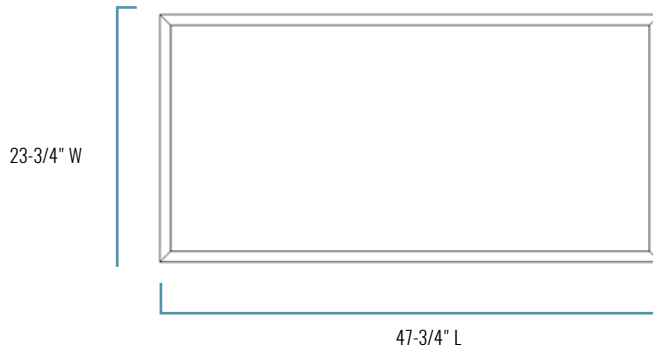

C-TR-A-FP24 Series

SERIES OVERVIEW

DIMENSIONS	PRODUCT WEIGHT	MOUNTING HEIGHT	SPACING
47-3/4" L x 23-3/4" W x 1/2" H (Panel) 47-3/4" L x 23-3/4" W x 1-3/4" H (w/Driver)	14.4 lbs.	8 to 12 feet	8' x 8' – 10' x 10'