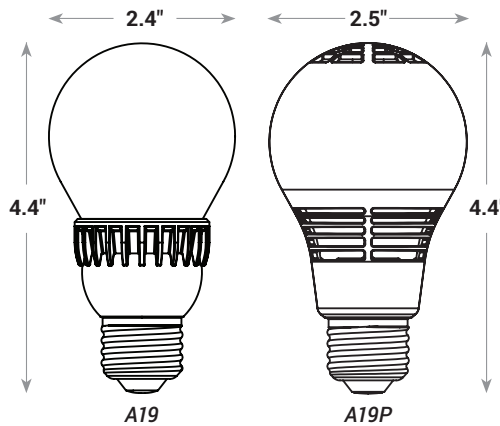

LED A19

The Biggest Thing Since the Light Bulb.™

Brilliantly Designed, Energy Efficient, Long Lasting LED Bulbs.

The Cree® LED A19 75W, 60W and 40W equivalent bulbs deliver up to 1100 lumens of warm 2700K light or cool 5000K light at up to 89 lumens per watt. These lamps are ENERGY STAR® qualified and designed to last 25,000 hours while consuming at least **85% less energy when compared to the incandescent bulbs they replace.**

***Lifetime Savings over \$100!**
Replaces 75W, 60W and 40W A-Lamps

Available in Bulk Pack or Single Pack options.

- Weighs 1.7 to 3.9 oz with a standard E26 base
- Dimmable with most standard dimmers
- Instant on to full brightness
- Shatter-resistant for safety
- 25,000 hour rated life
- Cree LED Filament Tower™ Technology or 4Flow™ Filament Technology
- 3-year limited warranty
- CRI: 80
- Mercury free
- Damp rated**
- ENERGY STAR® qualified